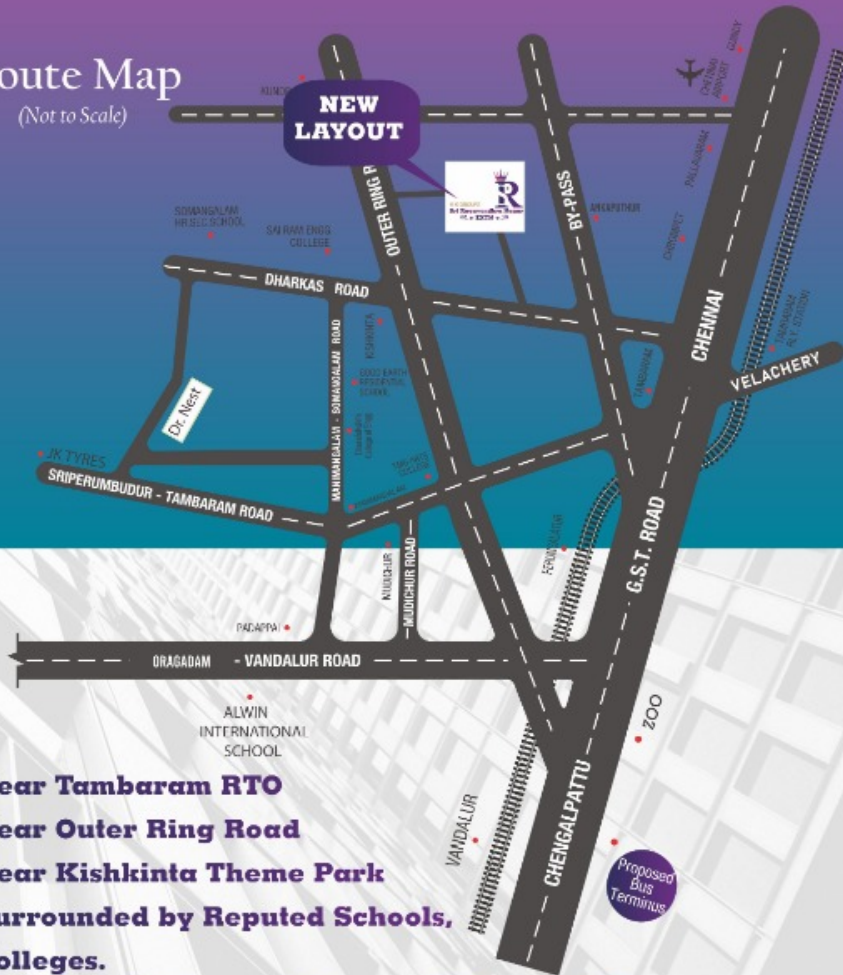

MEPZ

Route Map
(Not to Scale)

- 👑 Near Tambaram RTO
- 👑 Near Outer Ring Road
- 👑 Near Kishkinta Theme Park
- 👑 Surrounded by Reputed Schools, Colleges.

Outer Ring Road 5 min	Mudichur 5 min	Tambaram Railway Station 10 min	Vandalur Proposed bus Stand 10 min	Shyram Gateway 10 min
DRIVE To MEPZ 15 min	Drive to Airport 20 min	Kilimundivakkam SIDCO 20 min	Oragadam SIPCOT 20 min	Mahindra World City 30 min